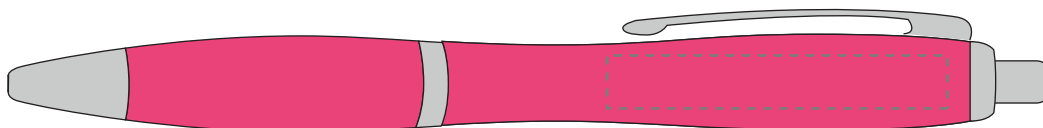

**PANTONE REFERENCE(S)**
 Full colour printing

ARTWORK SCALE 100%

ARTWORK SCALE 100%

Digital Print Area:

45mm x 7mm

Product Image for visualisation
- colours may vary

The dashed line is to demonstrate print area and will not appear on your printed item